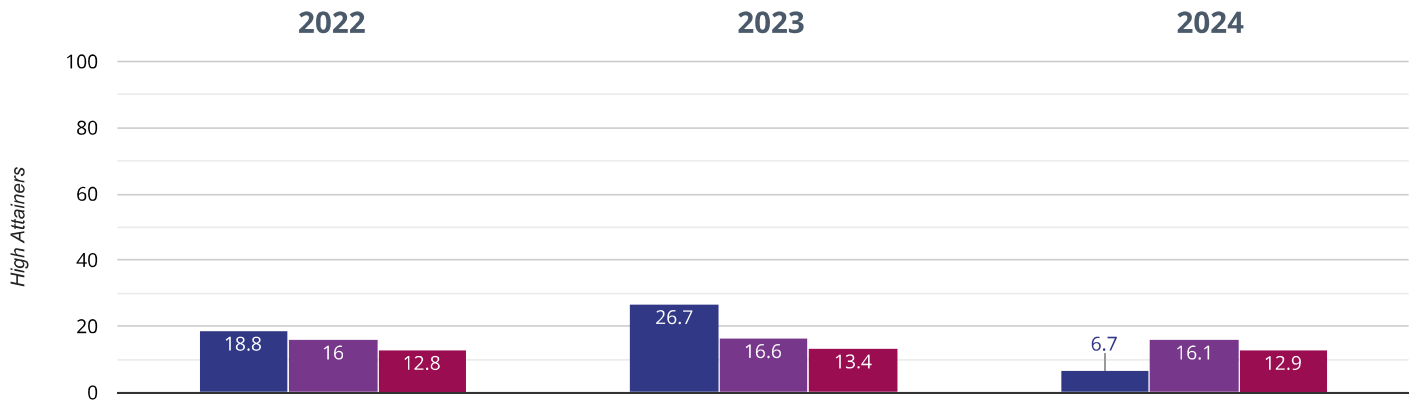

33.3% in 2024

6.6% points rise since 2023

14.5% points rise since 2022

■ Sheering Church of England Voluntary Controlled Primary School ■ Essex (423)
■ NCER National (14665)

Reading - average scaled score

103.5 in 2024

0.1 points drop since 2023

3.8 points rise since 2022

■ Sheering Church of England Voluntary Controlled Primary School ■ Essex (423)
■ NCER National (14665)

✎ Writing - achieved standard

53.3% in 2024

20% points drop since 2023

21.7% points drop since 2022

■ Sheering Church of England Voluntary Controlled Primary School ■ Essex (423)
■ NCER National (14665)

✎ Writing - high attainers

6.7% in 2024

20% points drop since 2023

12.1% points drop since 2022

■ Sheering Church of England Voluntary Controlled Primary School ■ Essex (423)
■ NCER National (14665)

⊕ Maths - achieved standard

46.7% in 2024

0% change from 2023

34.2% points rise since 2022