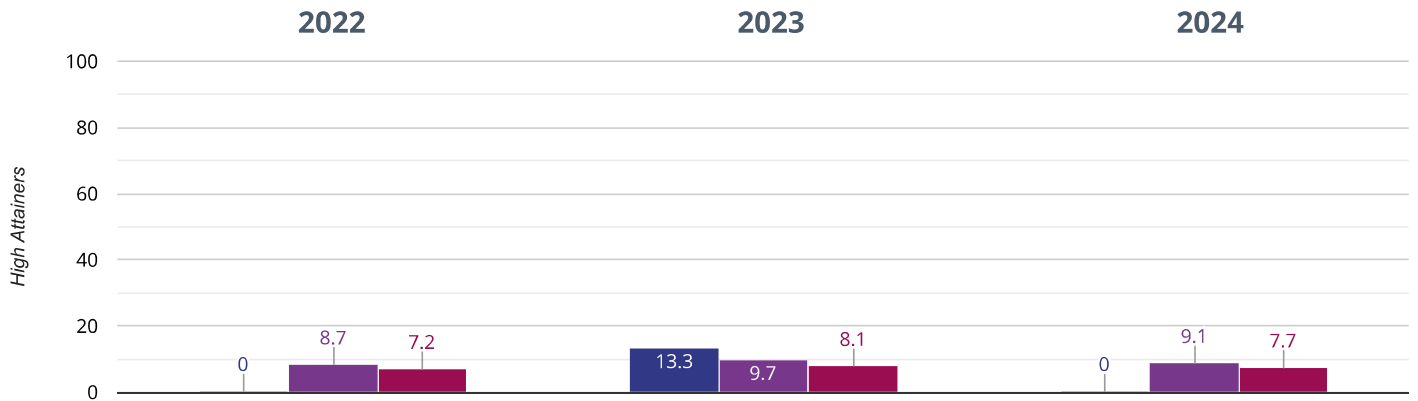

6.7% in 2024

0% change from 2023

5.8% points drop since 2022

■ Sheering Church of England Voluntary Controlled Primary School ■ Essex (423)
■ NCER National (14665)

? GPS - average scaled score

101.2 in 2024

3.1 points rise since 2023

0.4 points rise since 2022

■ Sheering Church of England Voluntary Controlled Primary School ■ Essex (423)
■ NCER National (14665)

RWM - achieved standard

33.3% in 2024

0% change from 2023

20.8% points rise since 2022

■ Sheering Church of England Voluntary Controlled Primary School ■ Essex (423)
■ NCER National (14665)

RWM - high attainers

0% in 2024

13.3% points drop since 2023

0% change from 2022