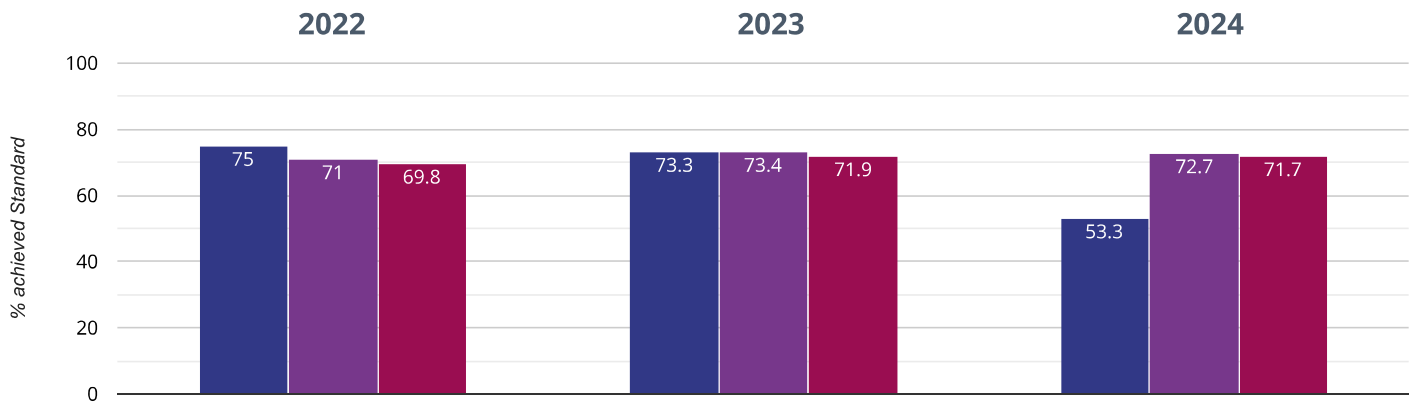

Reading - achieved standard

60% in 2024

6.7% points drop since 2023

16.2% points rise since 2022

■ Sheering Church of England Voluntary Controlled Primary School ■ Essex (423)

■ NCER National (14665)

Reading - high attainers

33.3% in 2024

6.6% points rise since 2023

14.5% points rise since 2022

■ Sheering Church of England Voluntary Controlled Primary School ■ Essex (423)
■ NCER National (14665)

Reading - average scaled score

103.5 in 2024

0.1 points drop since 2023

3.8 points rise since 2022

■ Sheering Church of England Voluntary Controlled Primary School ■ Essex (423)
■ NCER National (14665)

✎ Writing - achieved standard

53.3% in 2024

20% points drop since 2023

21.7% points drop since 2022

■ Sheering Church of England Voluntary Controlled Primary School ■ Essex (423)
■ NCER National (14665)

✎ Writing - high attainers

6.7% in 2024

20% points drop since 2023