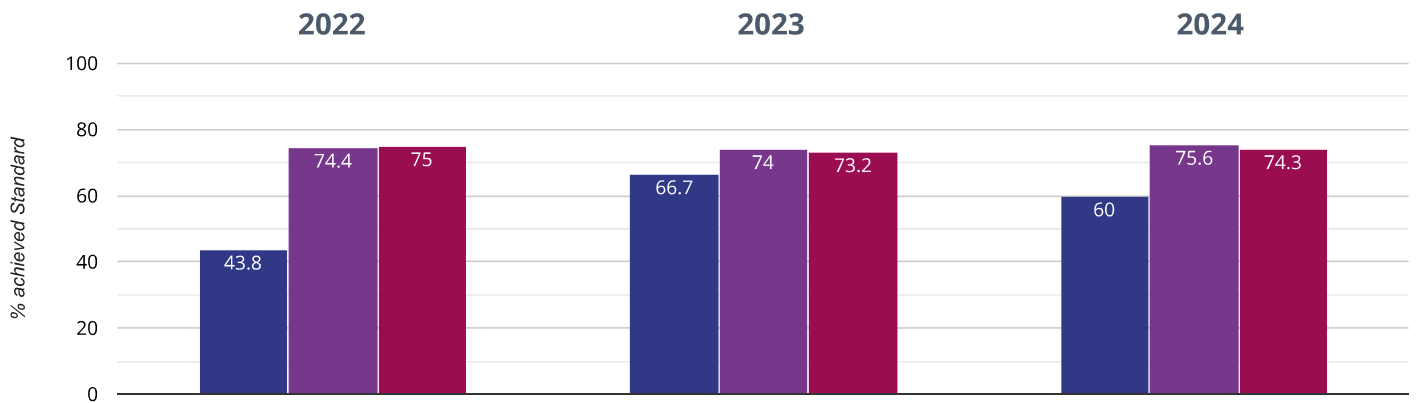

If you have any queries regarding the data within the Real Time Data graphs, please **contact your Local Authority**.

SHEERING CHURCH OF ENGLAND VOLUNTARY CONTROLLED PRIMARY SCHOOL

Brought to you by [the NCER](#)

Reading - achieved standard

60% in 2024

6.7% points drop since 2023

16.2% points rise since 2022

■ Sheering Church of England Voluntary Controlled Primary School ■ Essex (423)

■ NCER National (14665)

Reading - high attainers