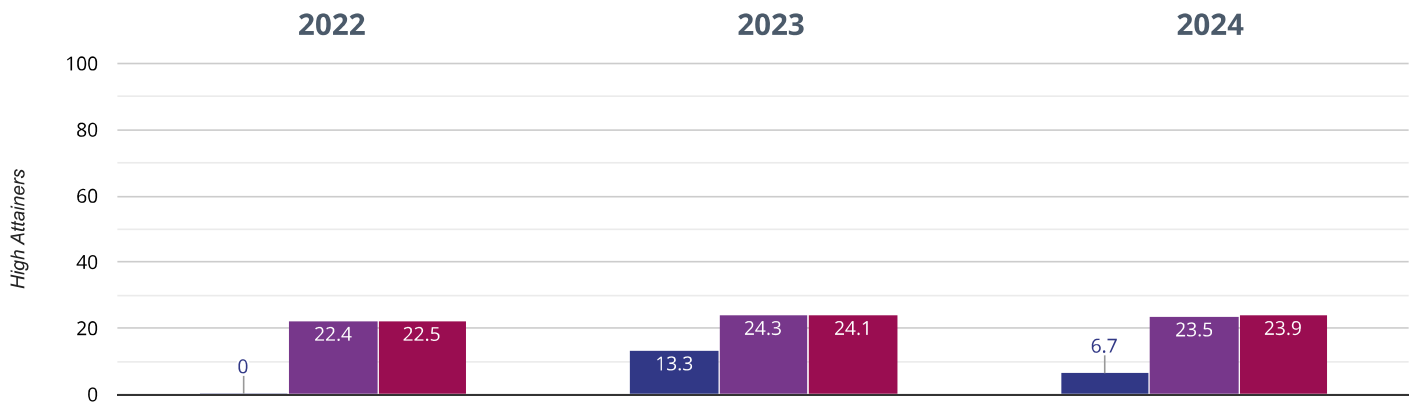

20% points drop since 2023

21.7% points drop since 2022

■ Sheering Church of England Voluntary Controlled Primary School ■ Essex (423)
■ NCER National (14665)

✎ Writing - high attainers

6.7% in 2024

20% points drop since 2023

12.1% points drop since 2022

■ Sheering Church of England Voluntary Controlled Primary School ■ Essex (423)
■ NCER National (14665)

⊕ Maths - achieved standard

46.7% in 2024

0% change from 2023

34.2% points rise since 2022

■ Sheering Church of England Voluntary Controlled Primary School ■ Essex (423)

■ NCER National (14665)

⊕ Maths - high attainers

6.7% in 2024

6.6% points drop since 2023

6.7% points rise since 2022

■ Sheering Church of England Voluntary Controlled Primary School ■ Essex (423)