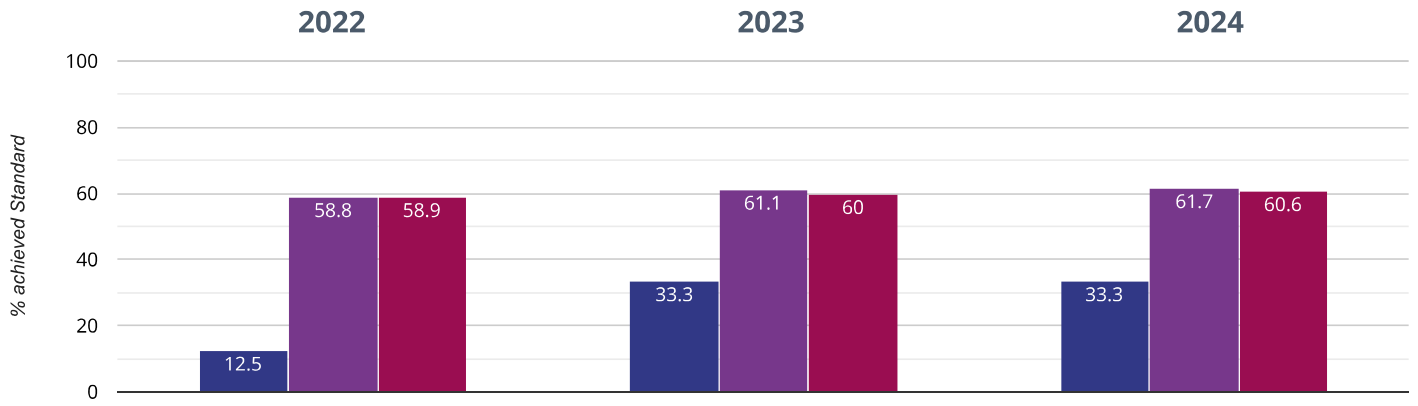

⊕ GPS - achieved standard

60% in 2024

13.3% points rise since 2023

2.5% points drop since 2022

■ Sheering Church of England Voluntary Controlled Primary School

■ Essex (423)

■ NCER National (14665)

? GPS - high attainers

6.7% in 2024

0% change from 2023

5.8% points drop since 2022

■ Sheering Church of England Voluntary Controlled Primary School ■ Essex (423)
■ NCER National (14665)

? GPS - average scaled score

101.2 in 2024

3.1 points rise since 2023

0.4 points rise since 2022

■ Sheering Church of England Voluntary Controlled Primary School ■ Essex (423)
■ NCER National (14665)

RWM - achieved standard

33.3% in 2024

0% change from 2023

20.8% points rise since 2022

■ Sheering Church of England Voluntary Controlled Primary School ■ Essex (423)
■ NCER National (14665)

RWM - high attainers

0% in 2024

13.3% points drop since 2023

0% change from 2022