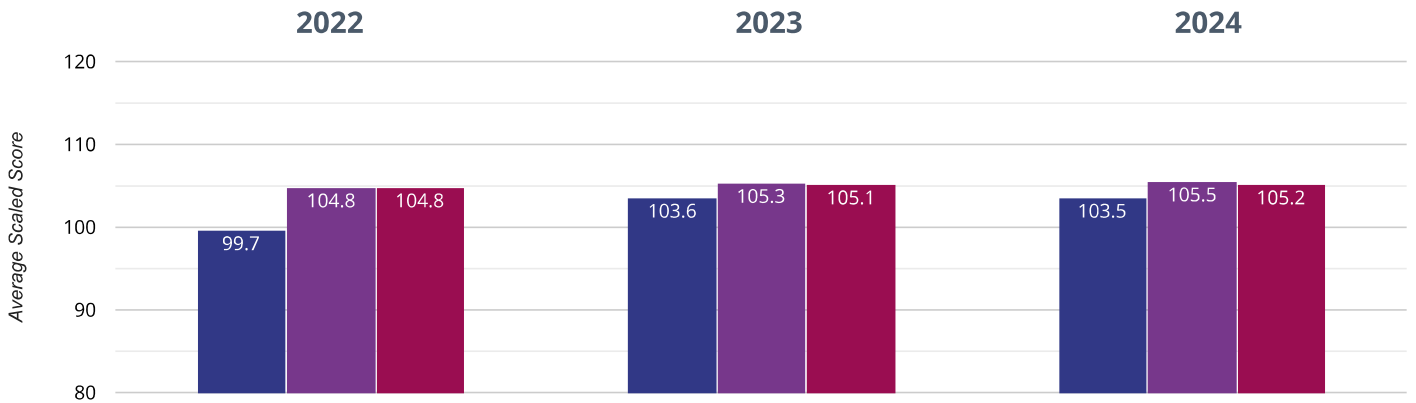

If you have any queries regarding the data within the Real Time Data graphs, please **contact your Local Authority**.

SHEERING CHURCH OF ENGLAND VOLUNTARY CONTROLLED PRIMARY SCHOOL

Brought to you by [the NCER](#)

Reading - achieved standard

60% in 2024

6.7% points drop since 2023

16.2% points rise since 2022

■ Sheering Church of England Voluntary Controlled Primary School ■ Essex (423)

■ NCER National (14665)

Reading - high attainers

33.3% in 2024

6.6% points rise since 2023

14.5% points rise since 2022

■ Sheering Church of England Voluntary Controlled Primary School ■ Essex (423)
■ NCER National (14665)

Reading - average scaled score