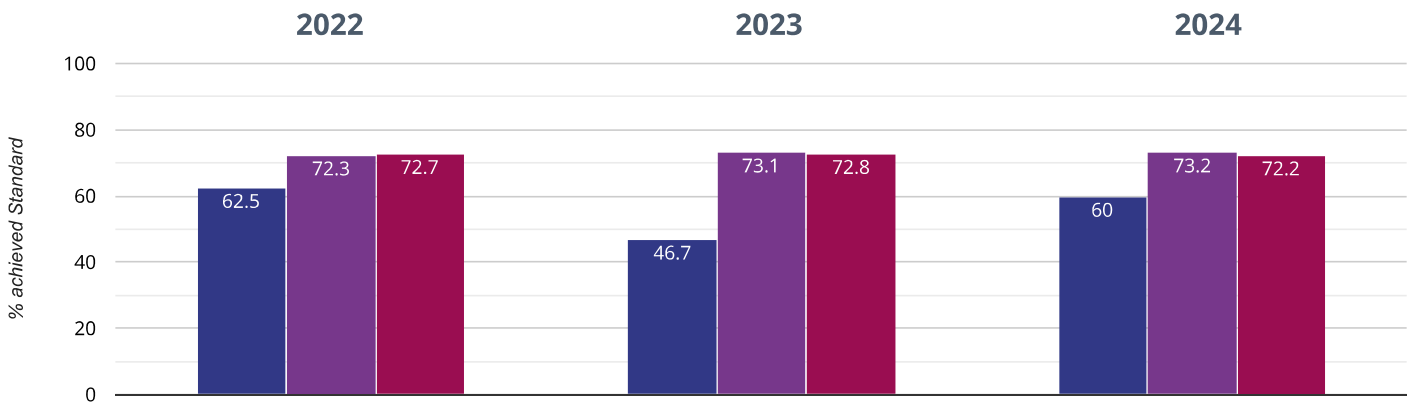

■ Sheering Church of England Voluntary Controlled Primary School ■ Essex (423)

■ NCER National (14665)

⊕ Maths - high attainers

6.7% in 2024

6.6% points drop since 2023

6.7% points rise since 2022

■ Sheering Church of England Voluntary Controlled Primary School ■ Essex (423)

■ NCER National (14665)

⊕ Maths - average scaled score

100.3 in 2024

0.2 points rise since 2023

7.8 points rise since 2022

■ Sheering Church of England Voluntary Controlled Primary School

■ Essex (423)

■ NCER National (14665)

⊕ GPS - achieved standard

60% in 2024

13.3% points rise since 2023

2.5% points drop since 2022

■ Sheering Church of England Voluntary Controlled Primary School

■ Essex (423)

■ NCER National (14665)

? GPS - high attainers

6.7% in 2024

0% change from 2023

5.8% points drop since 2022

■ Sheering Church of England Voluntary Controlled Primary School ■ Essex (423)
■ NCER National (14665)

? GPS - average scaled score

101.2 in 2024