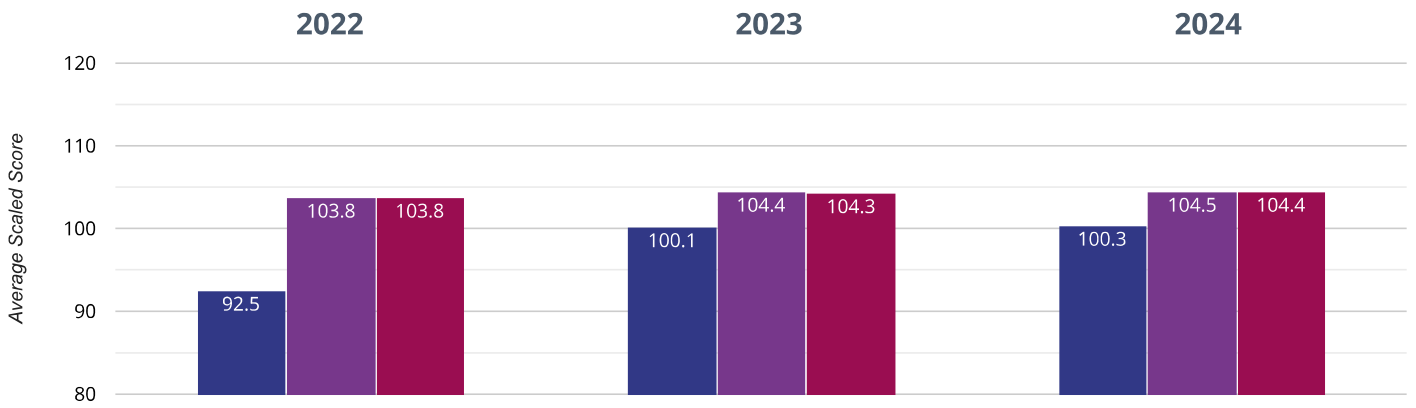

12.1% points drop since 2022

■ Sheering Church of England Voluntary Controlled Primary School ■ Essex (423)
■ NCER National (14665)

⊕ Maths - achieved standard

46.7% in 2024

0% change from 2023

34.2% points rise since 2022

■ Sheering Church of England Voluntary Controlled Primary School ■ Essex (423)

■ NCER National (14665)

⊕ Maths - high attainers

6.7% in 2024

6.6% points drop since 2023

6.7% points rise since 2022

■ Sheering Church of England Voluntary Controlled Primary School ■ Essex (423)

■ NCER National (14665)

⊕ Maths - average scaled score

100.3 in 2024

0.2 points rise since 2023

7.8 points rise since 2022

■ Sheering Church of England Voluntary Controlled Primary School

■ Essex (423)

■ NCER National (14665)

⊕ GPS - achieved standard

60% in 2024

13.3% points rise since 2023

2.5% points drop since 2022

■ Sheering Church of England Voluntary Controlled Primary School

■ Essex (423)

■ NCER National (14665)

? GPS - high attainers