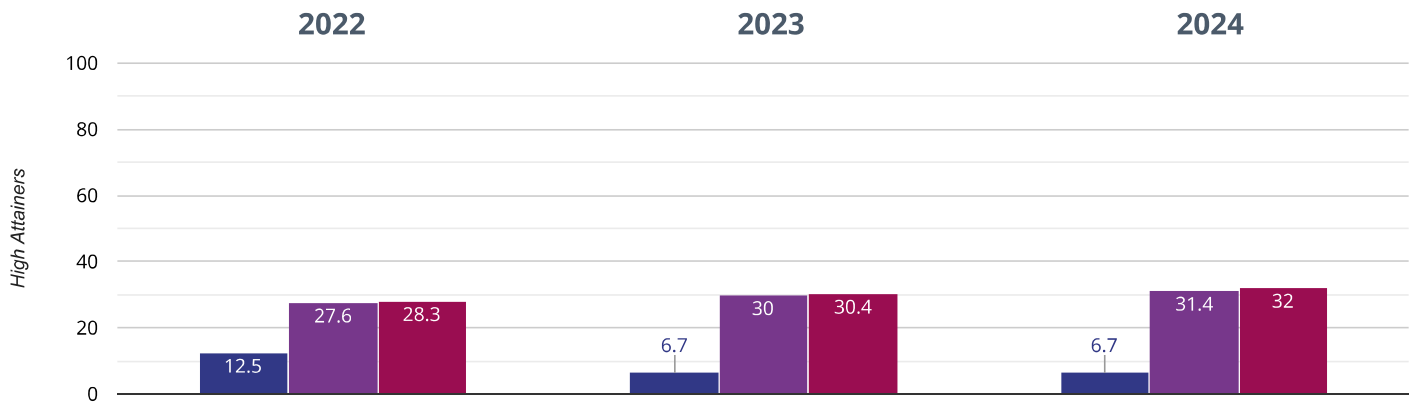

■ NCER National (14665)

⊕ Maths - average scaled score

100.3 in 2024

0.2 points rise since 2023

7.8 points rise since 2022

■ Sheering Church of England Voluntary Controlled Primary School

■ Essex (423)

■ NCER National (14665)

⊕ GPS - achieved standard

60% in 2024

13.3% points rise since 2023

2.5% points drop since 2022

■ Sheering Church of England Voluntary Controlled Primary School

■ Essex (423)

■ NCER National (14665)

? GPS - high attainers

6.7% in 2024

0% change from 2023

5.8% points drop since 2022

■ Sheering Church of England Voluntary Controlled Primary School ■ Essex (423)
■ NCER National (14665)

? GPS - average scaled score

101.2 in 2024

3.1 points rise since 2023

0.4 points rise since 2022

■ Sheering Church of England Voluntary Controlled Primary School ■ Essex (423)
■ NCER National (14665)

RWM - achieved standard

33.3% in 2024

0% change from 2023