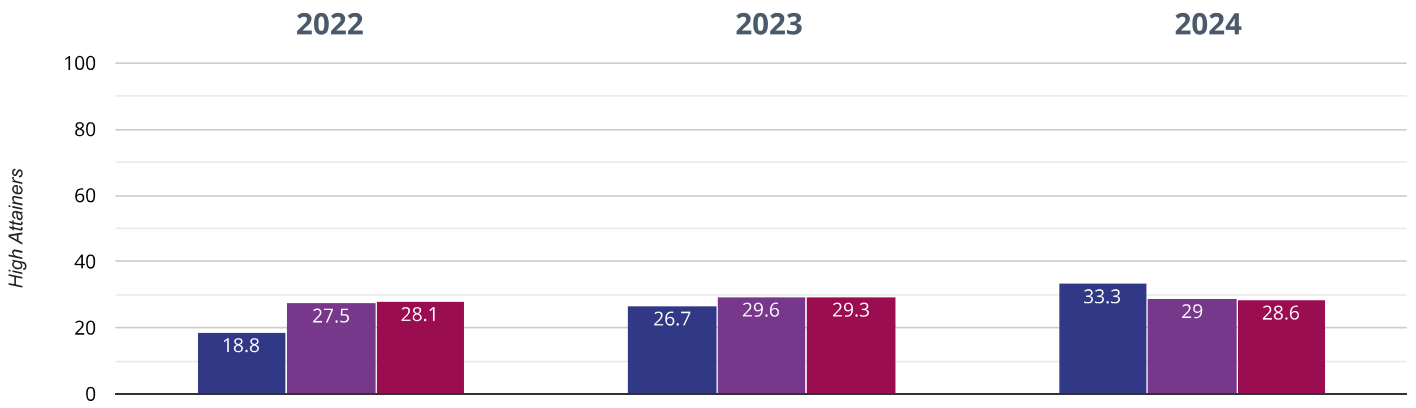

If you have any queries regarding the data within the Real Time Data graphs, please **contact your Local Authority**.

SHEERING CHURCH OF ENGLAND VOLUNTARY CONTROLLED PRIMARY SCHOOL

Brought to you by [the NCER](#)

Reading - achieved standard

60% in 2024

6.7% points drop since 2023

16.2% points rise since 2022

■ Sheering Church of England Voluntary Controlled Primary School ■ Essex (423)

■ NCER National (14665)

Reading - high attainers

33.3% in 2024

6.6% points rise since 2023

14.5% points rise since 2022

■ Sheering Church of England Voluntary Controlled Primary School ■ Essex (423)
■ NCER National (14665)

Reading - average scaled score

103.5 in 2024

0.1 points drop since 2023

3.8 points rise since 2022

■ Sheering Church of England Voluntary Controlled Primary School ■ Essex (423)
■ NCER National (14665)

✎ Writing - achieved standard

53.3% in 2024