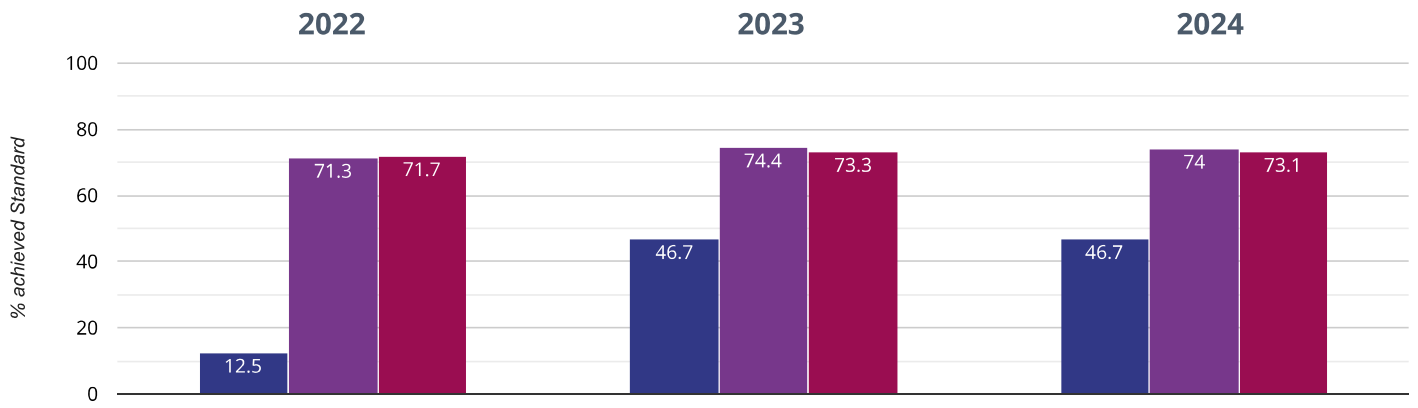

103.5 in 2024

0.1 points drop since 2023

3.8 points rise since 2022

■ Sheering Church of England Voluntary Controlled Primary School ■ Essex (423)
■ NCER National (14665)

✎ Writing - achieved standard

53.3% in 2024

20% points drop since 2023

21.7% points drop since 2022

■ Sheering Church of England Voluntary Controlled Primary School ■ Essex (423)
■ NCER National (14665)

✎ Writing - high attainers

6.7% in 2024

20% points drop since 2023

12.1% points drop since 2022

■ Sheering Church of England Voluntary Controlled Primary School ■ Essex (423)
■ NCER National (14665)

⊕ Maths - achieved standard

46.7% in 2024

0% change from 2023

34.2% points rise since 2022