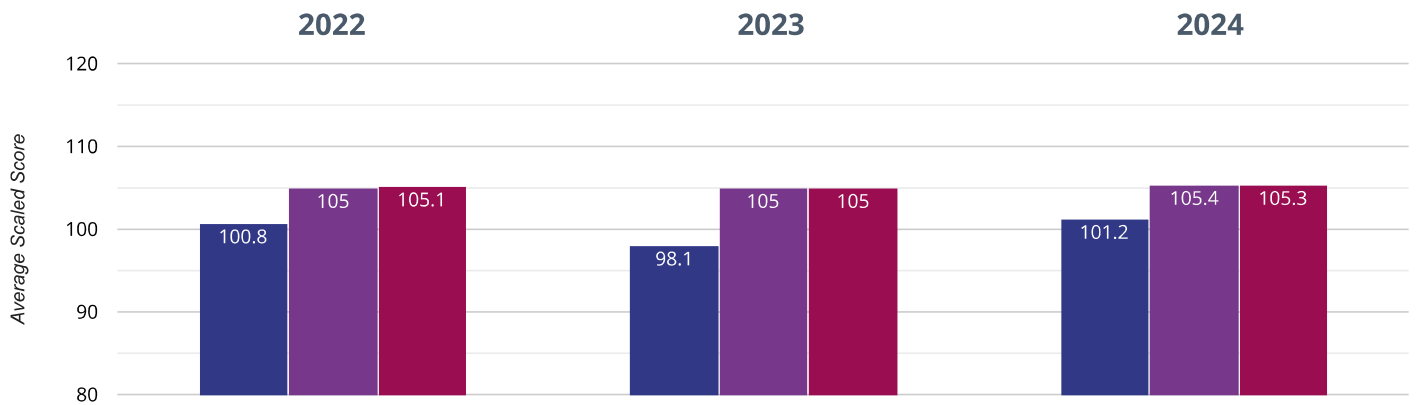

■ NCER National (14665)

⊕ Maths - average scaled score

100.3 in 2024

0.2 points rise since 2023

7.8 points rise since 2022

■ Sheering Church of England Voluntary Controlled Primary School

■ Essex (423)

■ NCER National (14665)

⊕ GPS - achieved standard

60% in 2024

13.3% points rise since 2023

2.5% points drop since 2022

■ Sheering Church of England Voluntary Controlled Primary School

■ Essex (423)

■ NCER National (14665)

? GPS - high attainers

6.7% in 2024

0% change from 2023

5.8% points drop since 2022

■ Sheering Church of England Voluntary Controlled Primary School ■ Essex (423)
■ NCER National (14665)

? GPS - average scaled score

101.2 in 2024

3.1 points rise since 2023

0.4 points rise since 2022

■ Sheering Church of England Voluntary Controlled Primary School ■ Essex (423)
■ NCER National (14665)

RWM - achieved standard

33.3% in 2024

0% change from 2023